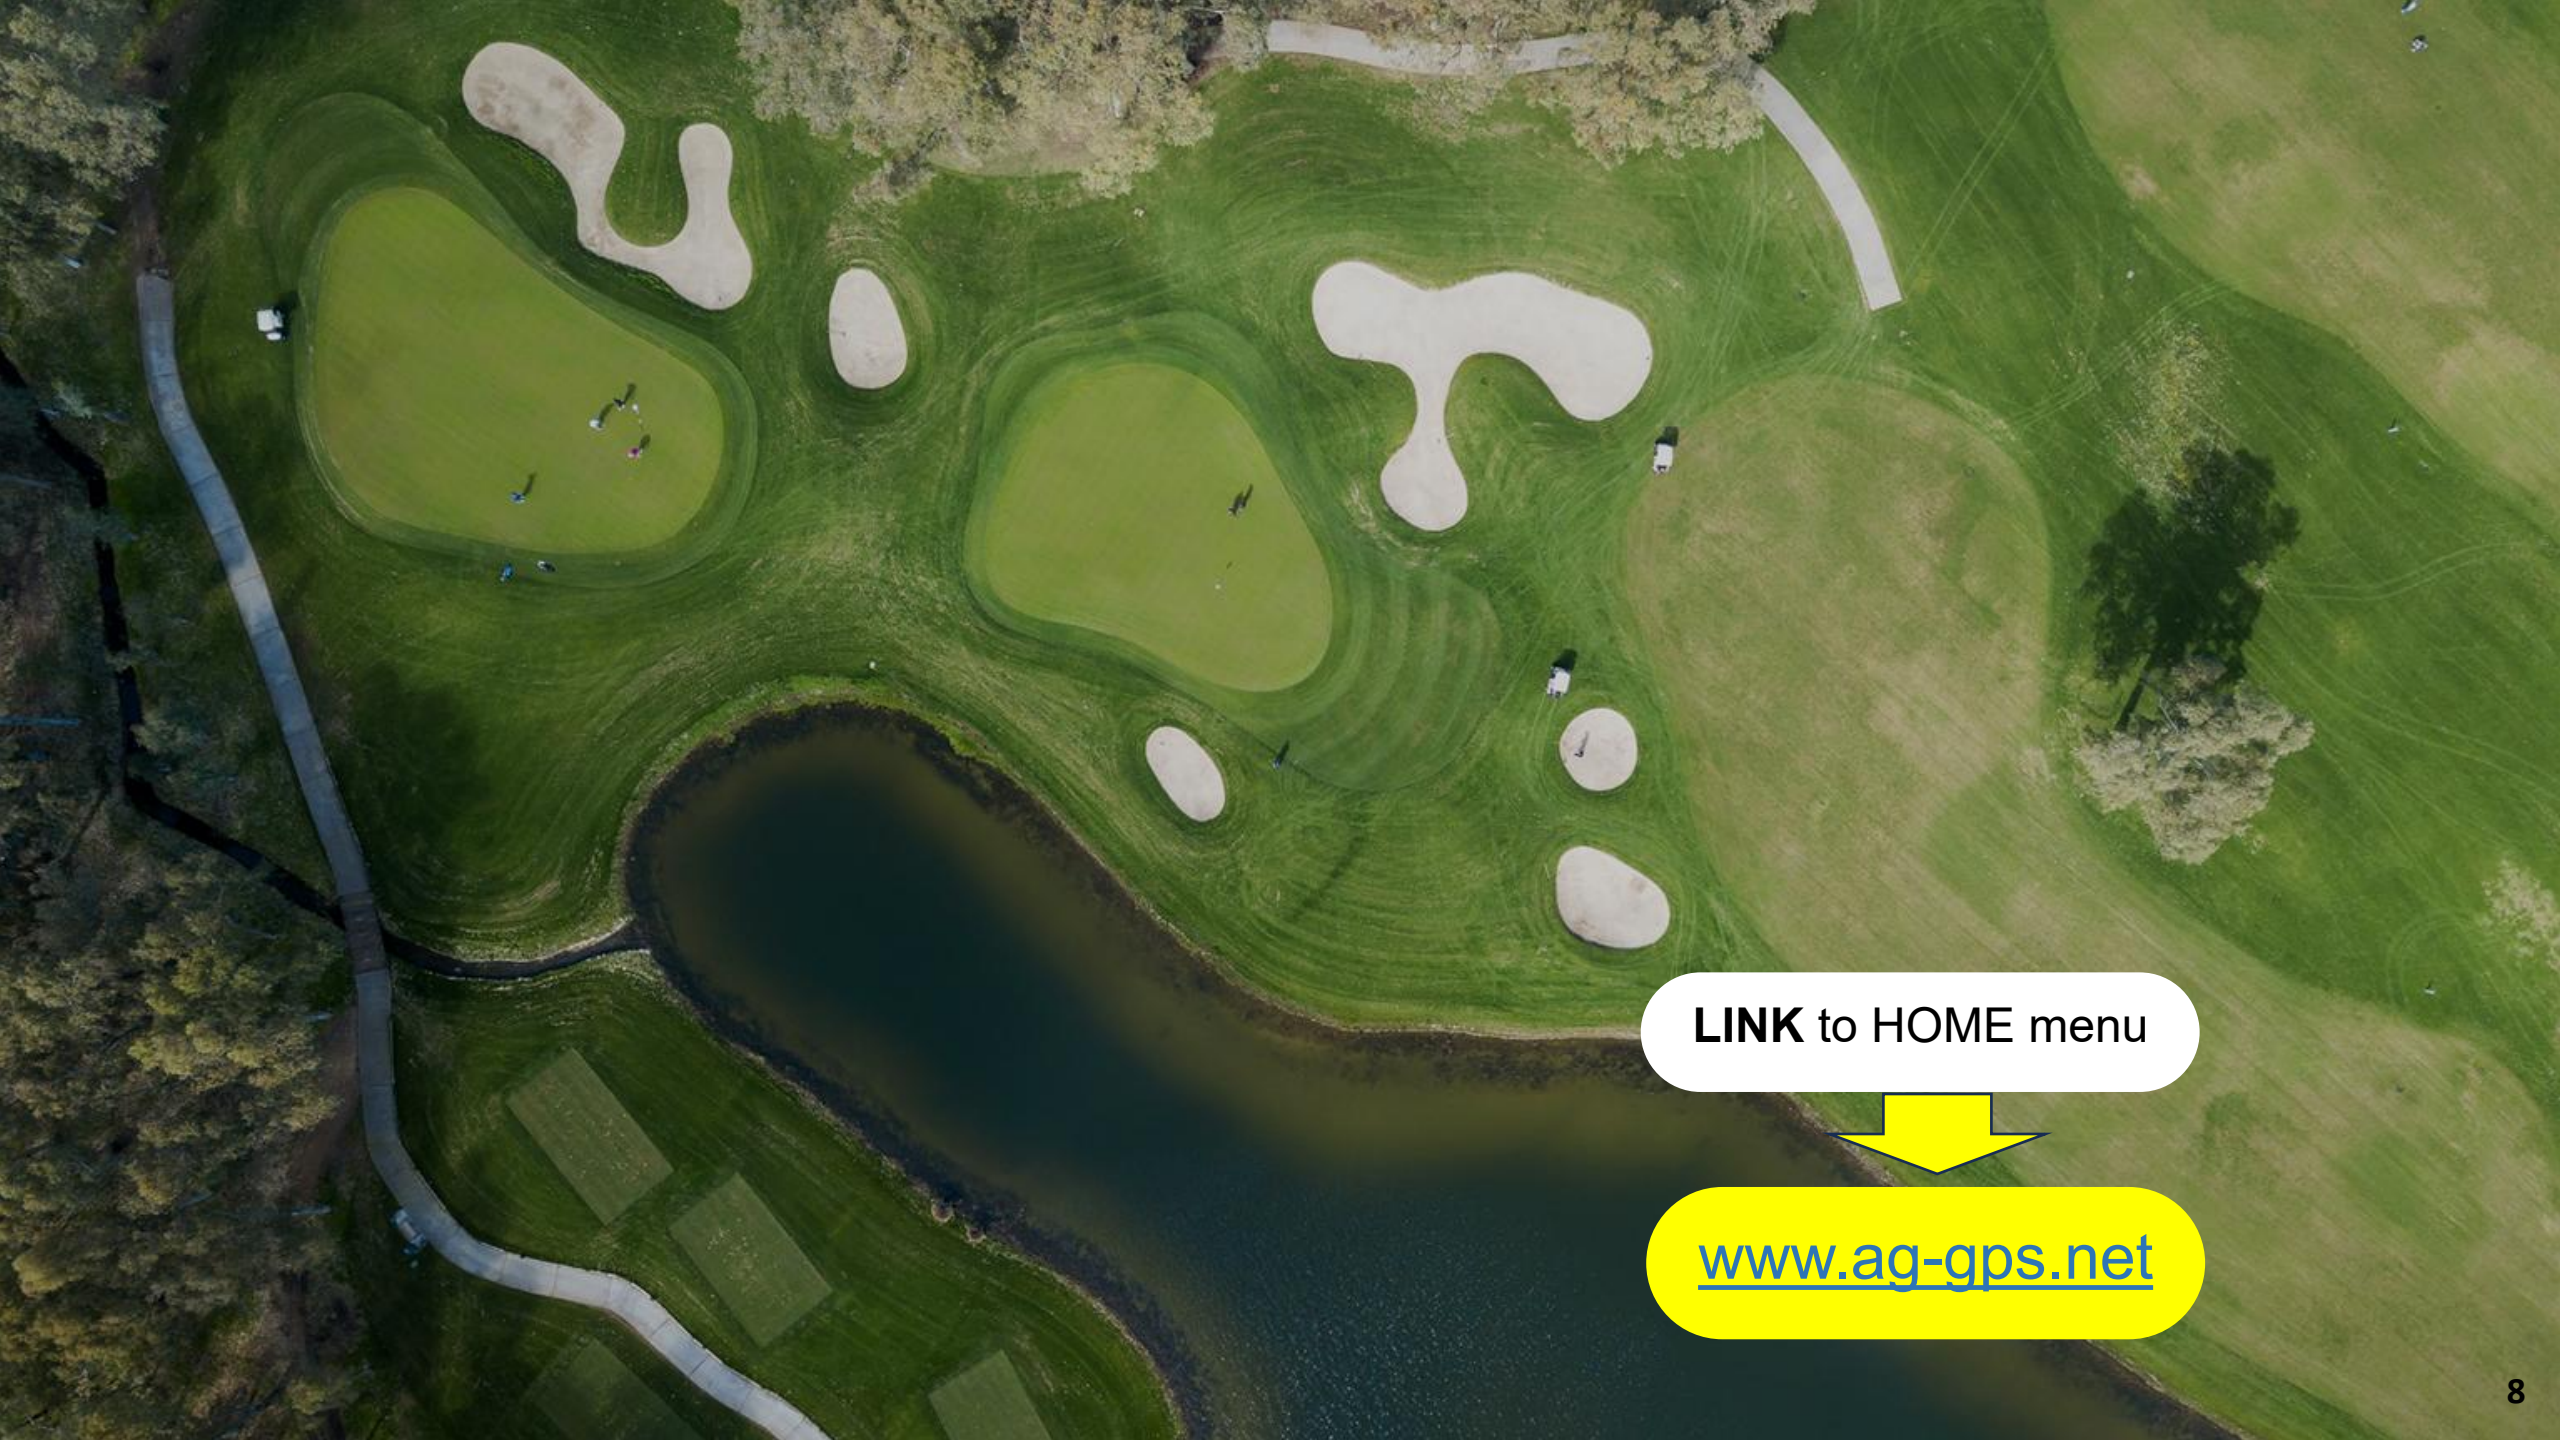

LINK to HOME menu

www.ag-gps.net